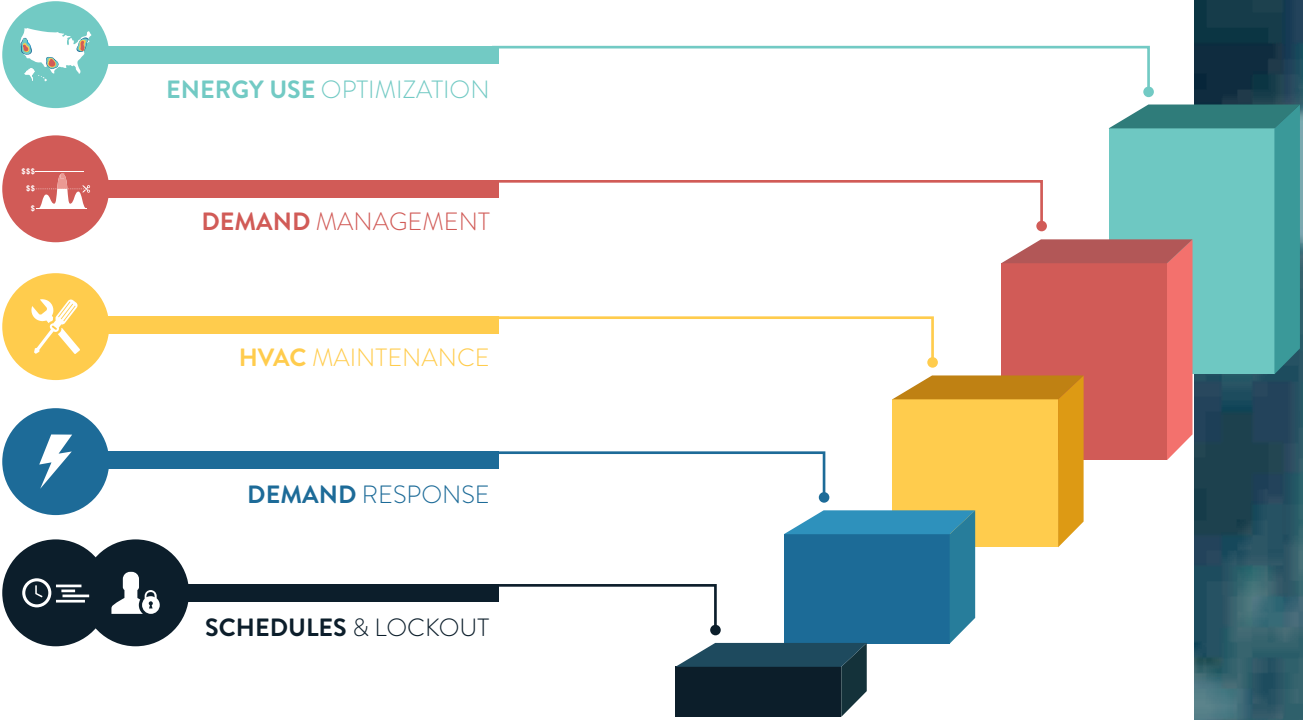

PAYBACK IN LESS THAN A YEAR

Zen HQ™ allows you to manage HVAC controls, demand response and HVAC maintenance, delivering unprecedented ROI with payback in less than a year.

COMPOUND YOUR ENERGY SAVINGS

The adoption rate of smart energy practices is slow because today's options are complex, expensive and take way too long to payback your investment

JAMES MCPHAIL, CEO

ABOUT ZEN ECOSYSTEMS

Zen provides intelligent energy management solutions to businesses and consumers.

We help you reduce your energy bills and allow you to take control of your energy through simple, connected, beautiful products ranging from our elegant smart thermostat to our powerful Zen HQ platform.

We partner with national brands, distributors, network operators and utilities to bring new energy solutions to market for commercial and residential buildings.

Beyond the significant energy savings we've realized using ZenHQ, we've found the team to be extremely thorough, responsive and a pleasure to deal with

JIMMY LEE, ENERGY MANAGER, NATIONAL STORES