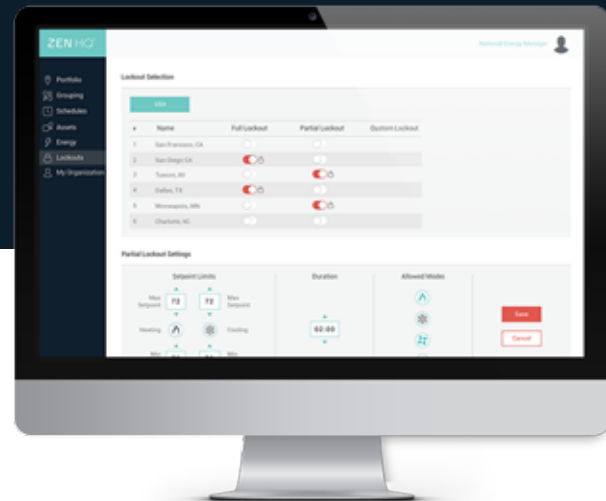

ACHIEVE INSTANT CONTROL ACROSS YOUR ORGANIZATION

Zen HQ™ is a cloud platform for managing HVAC, lighting schedules and energy consumption across multi-site operations. The intuitive user interface helps manage energy via Zen's award winning smart thermostats.

SCHEDULING

You can apply a standard schedule template or customize your own at a National, Regional or Site level.

When creating a schedule, you can select which days the schedule is valid for, and select start and end times in 15-minute blocks.

You can then select cooling and heating setpoints for that schedule.

LOCKOUT CONTROLS

One of the most powerful features within Zen HQ™ is the ability to prevent on-site deviations from schedules by using the partial or full lockout feature.

This ensures your organization stays on schedule by preventing unauthorized adjustments.