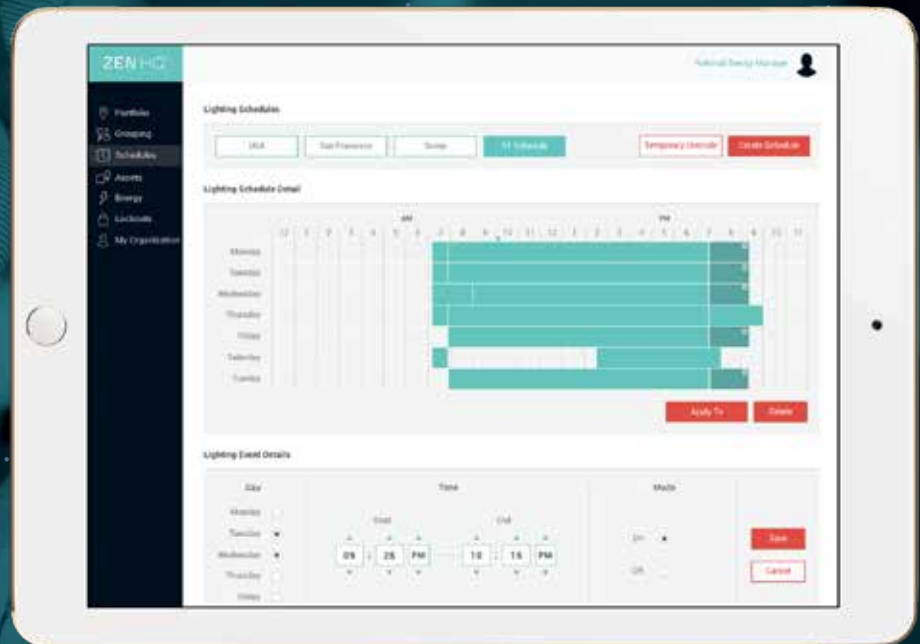

ZEN HQ™

THE SIMPLEST ENERGY MANAGEMENT SOLUTION

WITH THE FASTEST PAYBACK

ZENECOSYSTEMS.COM