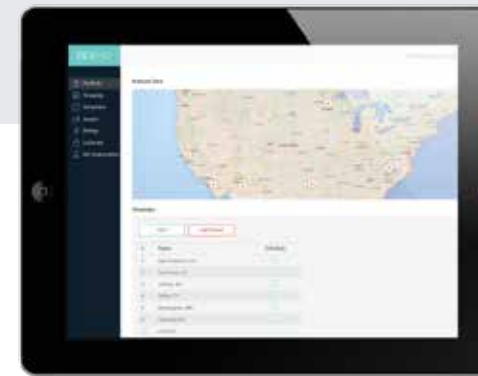

The Zen HQ™ portal notifies your devices of an active Demand Response event and displays it on your schedule.

INTEGRATED PLATFORM

Combine with lighting, energy and environmental sensors to deliver whole building energy management.